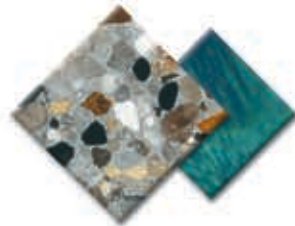

THE BEACH SERIES™

natural stone pebble pool finishes

ANTIGUA

ST. AUGUSTINE

LAGUNA

DAYTONA

ARUBA

MAUI

TAHITI

NEWPORT

MONACO

ST. THOMAS

CAYMAN

GOLDEN BEACH

The Beach Series™ pool finish brings a beauty to your pool that mirrors nature — every day of the year. This superb finish of natural, stone pebble, assures a strong, long-lasting, non-abrasive surface, warranted for life. Available in twelve, rich premixed colors, or custom colors created on-site.