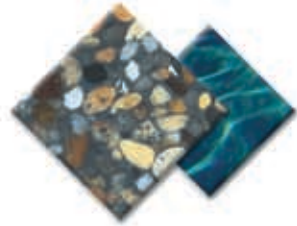

THE BEACH SERIES™

natural stone pebble pool finishes

ANTIGUA

ST. AUGUSTINE

LAGUNA

DAYTONA

ARUBA

MAUI

TAHITI

NEWPORT

MONACO

ST. THOMAS

CAYMAN

GOLDEN BEACH

The Beach Series™ pool finish brings a beauty to your pool that mirrors nature — every day of the year. This superb finish of natural, stone pebble, assures a strong, long-lasting, non-abrasive surface, warranted for life. Available in twelve, rich premixed colors, or custom colors created on-site.

Actual water color and finishes may differ from printed samples. It is normal to have variations in color, shade and exposure. Influencing factors may include the water's depth, angle of sunlight, surrounding landscape, time of day and time of year. It is recommended to view finish samples wet as appearance will change from dry viewing.