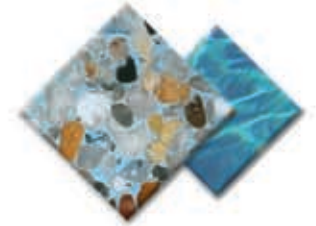

THE BEACH SERIES™

natural stone pebble pool finishes

ANTIGUA

ST. AUGUSTINE

LAGUNA

DAYTONA

ARUBA

MAUI

TAHITI

NEWPORT

MONACO

ST. THOMAS

CAYMAN

GOLDEN BEACH

The Beach Series™ pool finish brings a beauty to your pool that mirrors nature — every day of the year. This superb finish of natural, stone pebble, assures a strong, long-lasting, non-abrasive surface, warranted for life. Available in twelve, rich premixed colors, or custom colors created on-site.