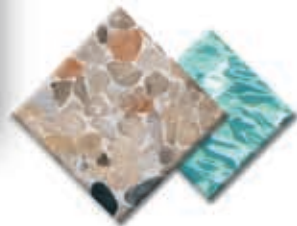

THE BEACH SERIES™

natural stone pebble pool finishes

ANTIGUA

ST. AUGUSTINE

LAGUNA

DAYTONA

ARUBA

MAUI

TAHITI

NEWPORT

MONACO

ST. THOMAS

CAYMAN

GOLDEN BEACH

The Beach Series™ pool finish brings a beauty to your pool that mirrors nature — every day of the year. This superb finish of natural, stone pebble, assures a strong, long-lasting, non-abrasive surface, warranted for life. Available in twelve, rich premixed colors, or custom colors created on-site.