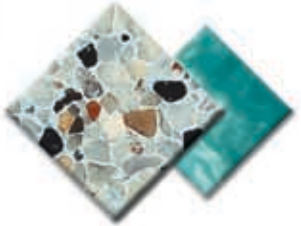

THE BEACH SERIES™

natural stone pebble pool finishes

ANTIGUA

ST. AUGUSTINE

LAGUNA

DAYTONA

ARUBA

MAUI

TAHITI

NEWPORT

MONACO

ST. THOMAS

CAYMAN

GOLDEN BEACH

The Beach Series™ pool finish brings a beauty to your pool that mirrors nature — every day of the year. This superb finish of natural, stone pebble, assures a strong, long-lasting, non-abrasive surface, warranted for life. Available in twelve, rich premixed colors, or custom colors created on-site.