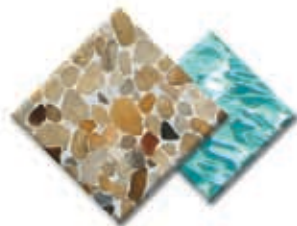

THE BEACH SERIES™

natural stone pebble pool finishes

ANTIGUA

ST. AUGUSTINE

LAGUNA

DAYTONA

ARUBA

MAUI

TAHITI

NEWPORT

MONACO

ST. THOMAS

CAYMAN

GOLDEN BEACH

The Beach Series™ pool finish brings a beauty to your pool that mirrors nature — every day of the year. This superb finish of natural, stone pebble, assures a strong, long-lasting, non-abrasive surface, warranted for life. Available in twelve, rich premixed colors, or custom colors created on-site.

Actual water color and finishes may differ from printed samples. It is normal to have variations in color, shade and exposure. Influencing factors may include the water's depth, angle of sunlight, surrounding landscape, time of day and time of year. It is recommended to view finish samples wet as appearance will change from dry viewing.